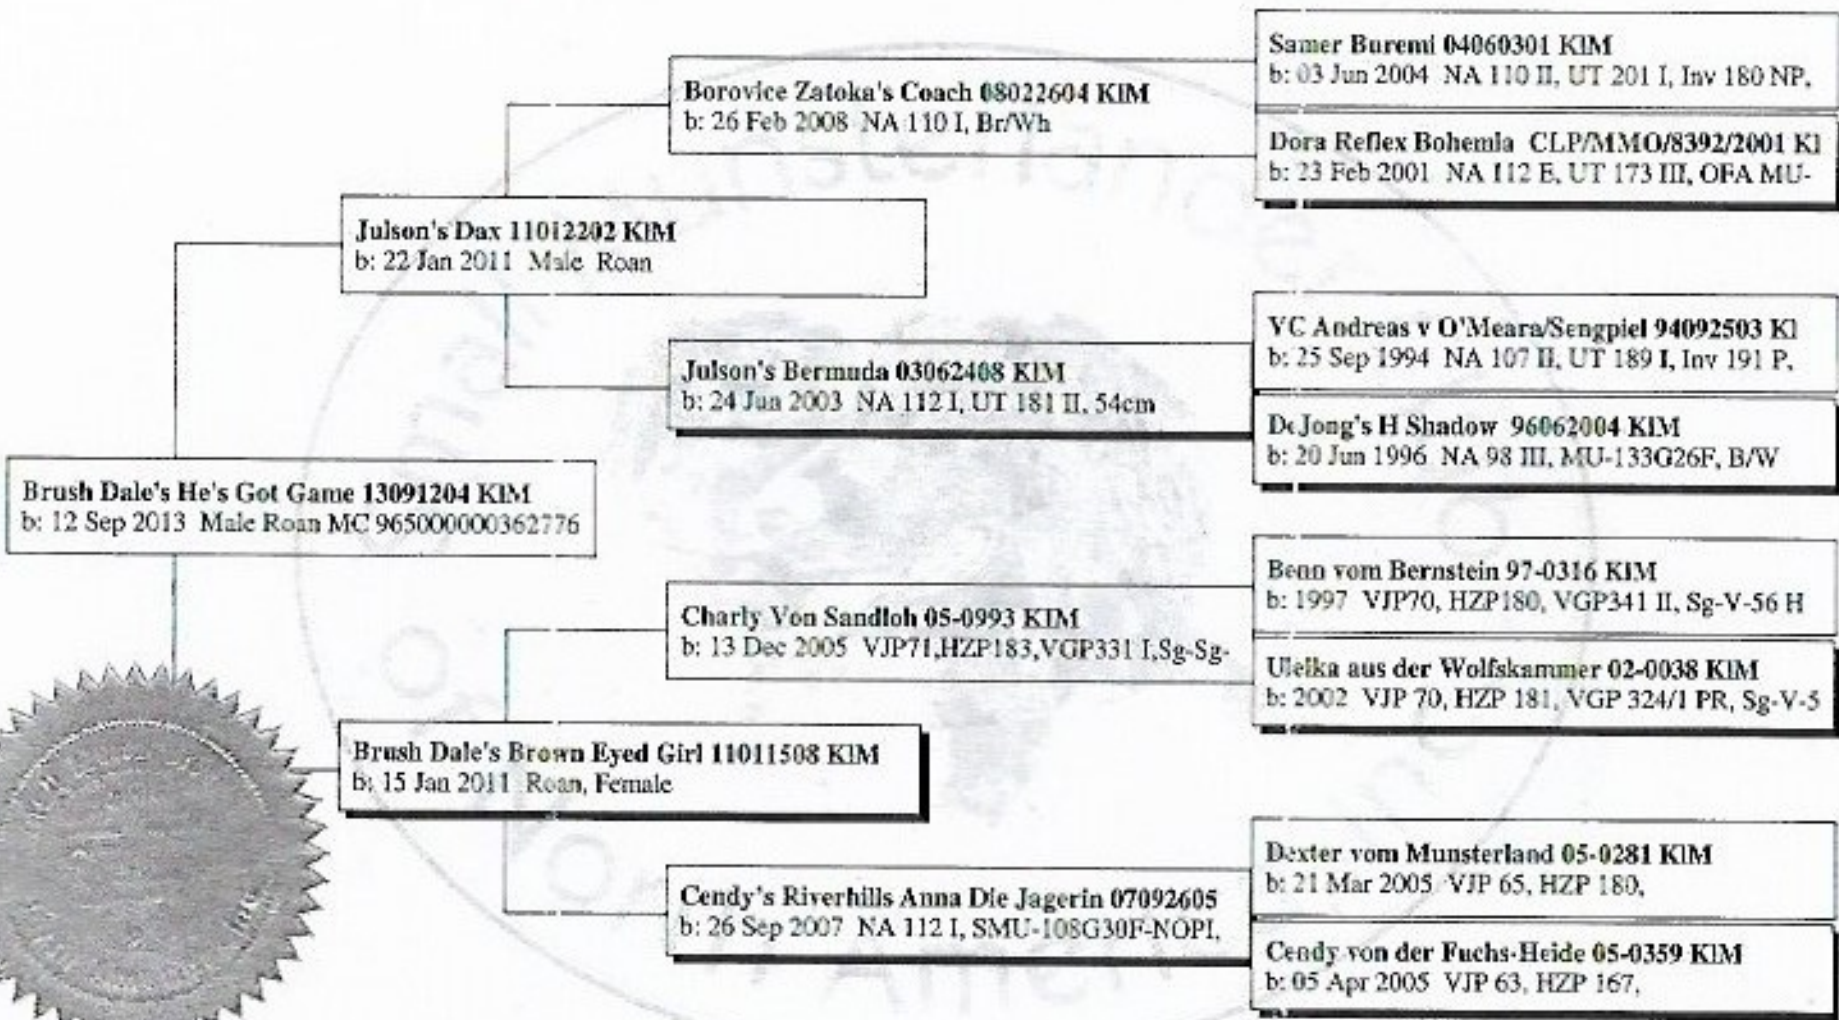

*Ancestors of Brush Dale's He's Got Game 13091204 KIM*

Parents

Grandparents

Great-Grandparents

Breeder: Michelle Wilbers Owner: Jeff Hough  
 2250 Riverside Rd.  
 Washington, IA. 52353  
 Registrar: Bud Ivanoff SMCNA